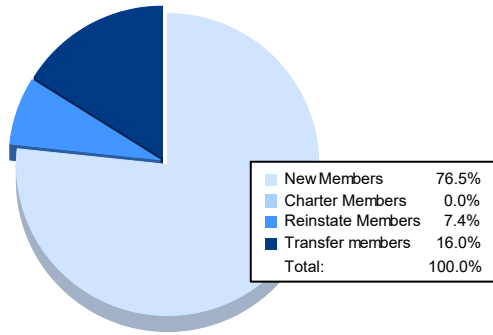

Year	New Clubs	Dropped Clubs	Gain/ Loss Clubs	New Members	Charter Members	Reinstate Members	Transfer Members	Total Member Added	Total Members Dropped	Gain/ Loss Members
2016-2017	1	1	0	158	38	7	1	204	178	26
2017-2018	0	1	-1	123	0	6	2	131	212	-81
2018-2019	0	0	0	65	0	4	16	85	156	-71
2019-2020	0	1	-1	74	0	1	3	78	131	-53
2020-2021	0	2	-2	62	0	6	13	81	155	-74
<b>Average</b>	<b>0</b>	<b>1</b>	<b>-1</b>	<b>96</b>	<b>8</b>	<b>5</b>	<b>7</b>	<b>116</b>	<b>166</b>	<b>-51</b>

### Membership Composition June 2021 Cumulative

### Gender Composition June 2021 Cumulative